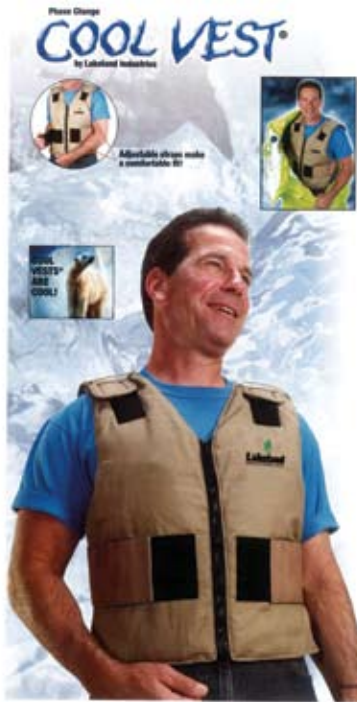

HEATING & COOLING

Phase Change Cool Vest

Working in HaxMat/Protective suits can make anyone lose their cool. The Phase Change Cool Vests worn under these suits give the user a greater degree of comfort. In fact, it creates a climate of 58° F/14° C for up to three hours (depending on work environment).

Part#00055

The Mighty Mister®

Dimensions: 16.75" wide, 28.5" long, 17.25" height (with fan 31")

Reduces air temperature as much as 35 degrees!

- Runs approximately eight hours without refilling.
- Ground fault plug (GFCI plug).
- Industrial mobile cooler with drain spout.
- Remote misting capabilities.
- 12 volt and 220 volt models available.
- Three way switch (Fan & mist or fan only).